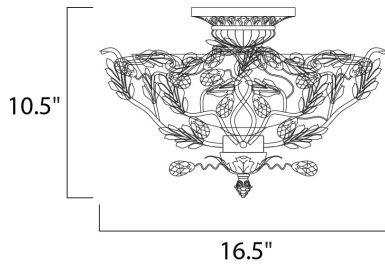

**MEASUREMENTS**

DIMENSION : 16.5" L x 16.5" W x 10.5" H  
 HANGING WEIGHT : 7.96 lb

**LAMPING**

INPUT VOLTAGE : 120V  
 BULB : 3 x 60W Incandescent E26 Medium , 180W Total  
 BULB INCLUDED : (Not Included)  
 DIMMABLE : Yes